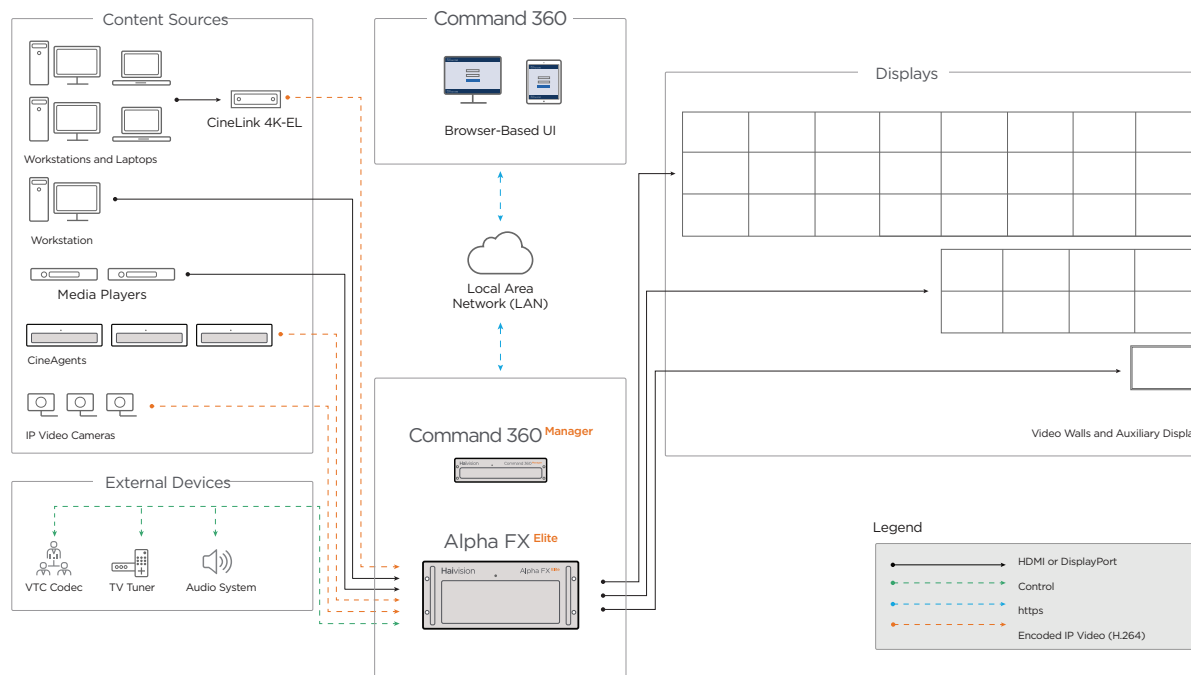

BUILT-IN DEVICE CONTROL & AUTOMATION

Control external devices, like audio systems, VTC, and media players, from the same interface you use to control your video wall.

DECODE AND DISPLAY STREAMED VIDEO

Capture and display streamed content from any IP video source on your network. IP streams can simply be dragged and dropped onto your video wall.

STREAM VIDEO WALL CONTENT ACROSS YOUR NETWORK

Instantly encode and stream a content source, or even your whole video wall, to specific users and display systems across your secure network.

MULTI-VIDEO WALL CONTROL

Drive multiple video walls simultaneously - even systems with different display types or aspect ratios. Different video walls can be controlled as a single system or managed separately.

SIGNAL FLOW DIAGRAM