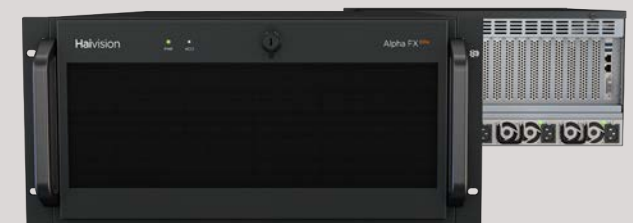

Alpha FX Elite

IP-Enabled Video Processor

The Alpha FX Elite video processor integrated with the Command 360 visual collaboration platform is the most powerful processor in the Haivision MCS product catalog. Featuring the largest number of inputs/ outputs and flexible configurations, the Alpha FX Elite is ideal for large-scale control rooms and enterprise networked AV environments.

The Alpha FX Elite supports IP video streaming, so users can display video streams across the network on their video wall – or stream their local operating picture to colleagues and display systems around the world.

HIGH-DENSITY HD & 4K

A single 5RU Alpha FX Elite can power up to 80 HD displays (or 20 4K displays) and capture content from up to 48 HD (or 48 4K) HDMI sources. The Elite also supports IP video streaming, enabling it to capture and/or stream up to 192 HD (or 48 4K) IP video sources simultaneously. Additional inputs and outputs are available with expansion chassis.

BUILT-IN DEVICE CONTROL & AUTOMATION

Control external devices, like audio systems, VTC, and media players, from the same interface you use to control your video wall.

DECODE AND DISPLAY STREAMED VIDEO

Capture and display streamed content from any IP video source on your network. IP streams can simply be dragged and dropped onto your video wall.