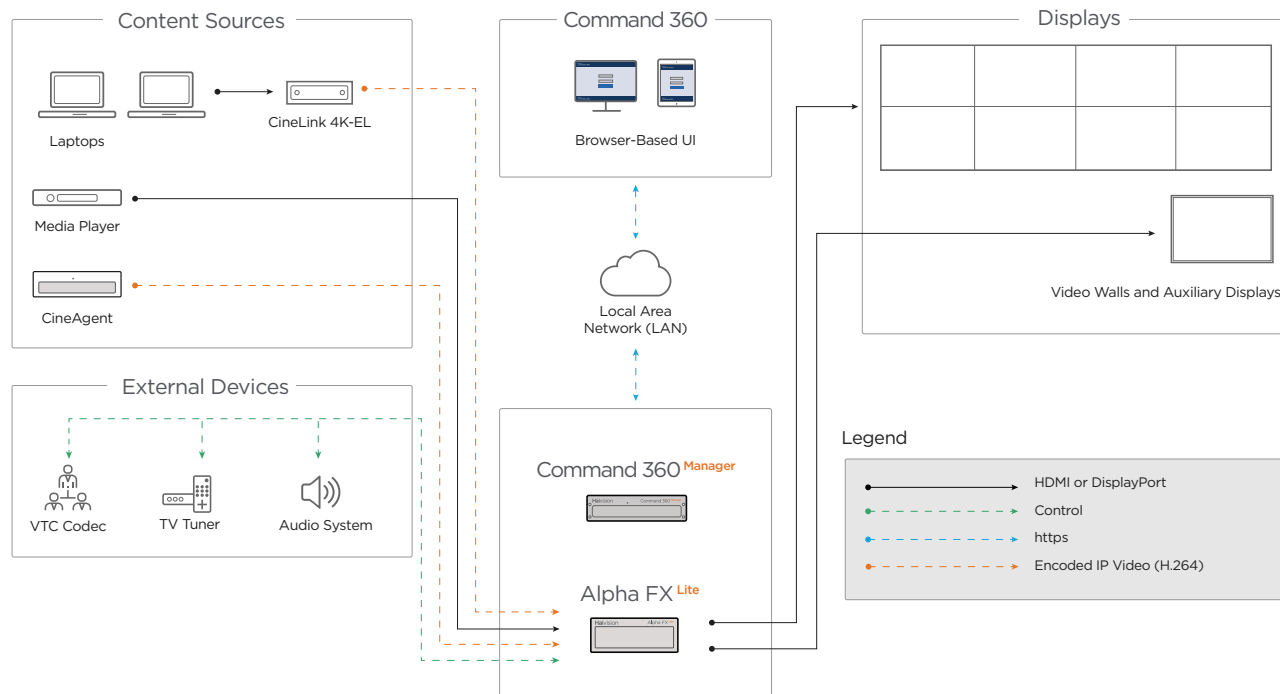

MULTI-4K CAPTURE & DISPLAY

The Alpha FX Lite can power up to 16 HD displays (or 4 4K displays) and can capture content from up to 4 HD (or 4 4K) HDMI sources. It also supports IP video streaming, enabling it to capture and/or stream up to 16 HD (or 4 4K) IP video sources simultaneously.

BUILT-IN DEVICE CONTROL & AUTOMATION

Control external devices, like audio systems, VTC, and media players, from the same interface you use to control your video wall.

STREAM VIDEO WALL CONTENT ACROSS YOUR NETWORK

Instantly encode and stream a content source, or even your whole video wall, to specific users and display systems across your secure network.

DECODE AND DISPLAY STREAMED VIDEO

Open and display streamed content from any IP-enabled source on your network. Streams can simply be dragged and dropped onto your video wall in real-time.

DISPLAYS VIRTUALLY ANY CONTENT

The Alpha FX Lite supports virtually any signal format – digital or analog, physical or IP – and can accept content from nearly any device, including workstations, laptops, tablets, cameras, media players, and more.

COMPACT, ULTRA-QUIET DESIGN

Ideal for conference rooms, collaboration spaces, and classrooms, the small and quiet Alpha FX Lite can be placed anywhere in a room or it be rack-mounted in equipment rack.

SIGNAL FLOW DIAGRAM