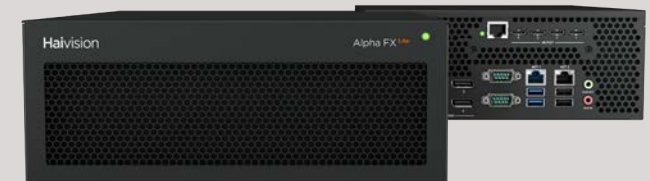

Alpha FX Lite

IP-Enabled Video Processor

The Haivision MCS Alpha FX Lite, integrated with the Command 360 visual collaboration platform, is our most compact and quiet video processor for user-friendly collaboration and presentation. It's ideal for small operations centers, collaboration spaces, and more. Offering native IP streaming as well as physical inputs and outputs, the Alpha FX Lite allows teams to access, visualize, and share content with remote colleagues and video walls across their network.

The combined power of the Alpha FX Lite and Command 360 delivers unmatched situational awareness and real-time decision-making capabilities for mission-critical environments around the world. The Alpha FX Lite also integrates with our industry-leading CineNet video wall management platform.

MULTI-4K CAPTURE & DISPLAY

The Alpha FX Lite can power up to 16 HD displays (or 4 4K displays) and can capture content from up to 4 HD (or 4 4K) HDMI sources. It also supports IP video streaming, enabling it to capture and/or stream up to 16 HD (or 4 4K) IP video sources simultaneously.

Instantly encode and stream a content source, or even your whole video wall, to specific users and display systems across your secure network.

DECODE AND DISPLAY STREAMED VIDEO

Open and display streamed content from any IP-enabled source on your network. Streams can simply be dragged and dropped onto your video wall in real-time.